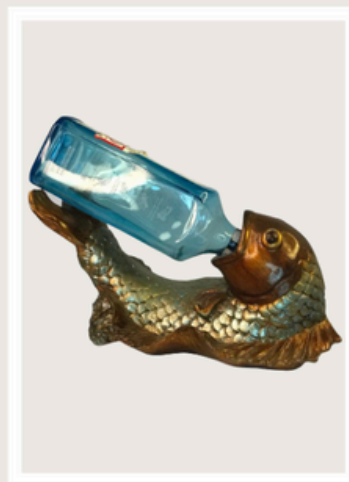

2024 - 2025 EXCLUSIVE

INDOOR PRODUCTS

TETRA

BN-016

Size : 29 x 16 Cm
Polyester

SHEBA