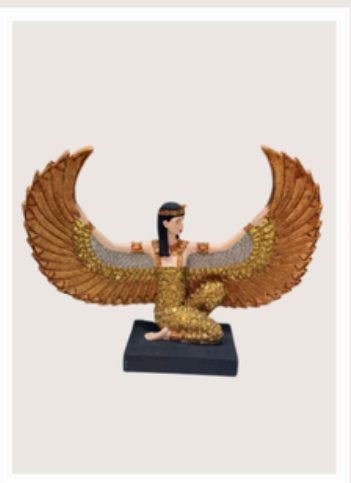

ISIS

CD-618

Size : 23 x 30 x 8 Cm
Polyester